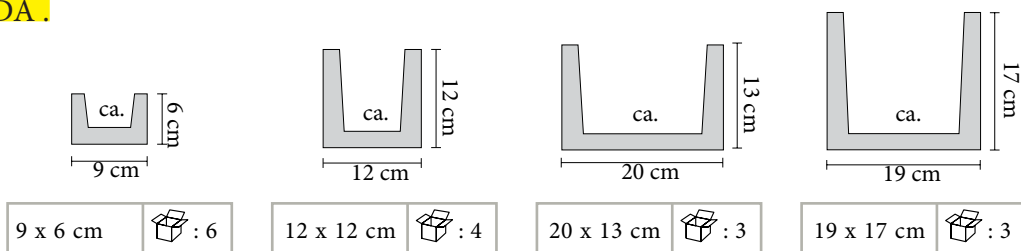

BIGUES DECORATIVES.

SOTA COMANDA.

Mida